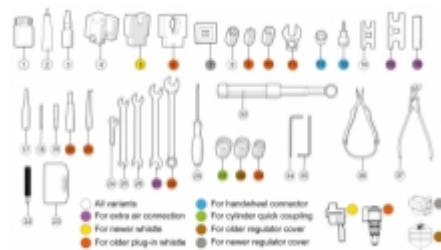

# Tools for regulator with whistle warning

---