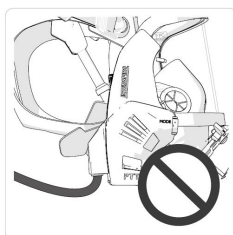

## New attachment bracket

Spirocom units and attachment brackets with screw connection has reached End-of-Life.

#Spirocom

OLD!

- New Spirocom units cannot be attached to the old bracket.
- Old Spirocom units can be attached to the new bracket by using a modified hand screw, part number 460200186.

## Handling the cable

The cable must be handled with care. Do not twist or bend it too narrowly.

#Spirocom

New Spirocoms has now been improved with a bend protection for the cable see picture below.