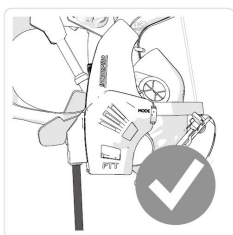

## New attachment bracket

Spirocom units and attachment brackets with screw connection has reached End-of-Life.

#Spirocom

OLD!

- New Spirocom units cannot be attached to the old bracket.
- Old Spirocom units can be attached to the new bracket by using a modified hand screw, part number 460200186.

## Handling the cable

The cable must be handled with care. Do not twist or bend it too narrowly.

#Spirocom

New Spirocoms has now been improved with a bend protection for the cable see picture below.