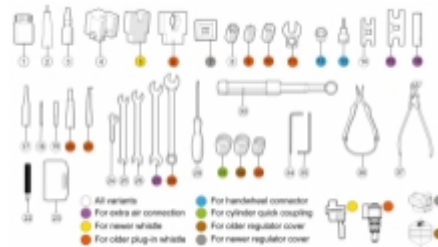

# Tools for regulator with whistle warning

---